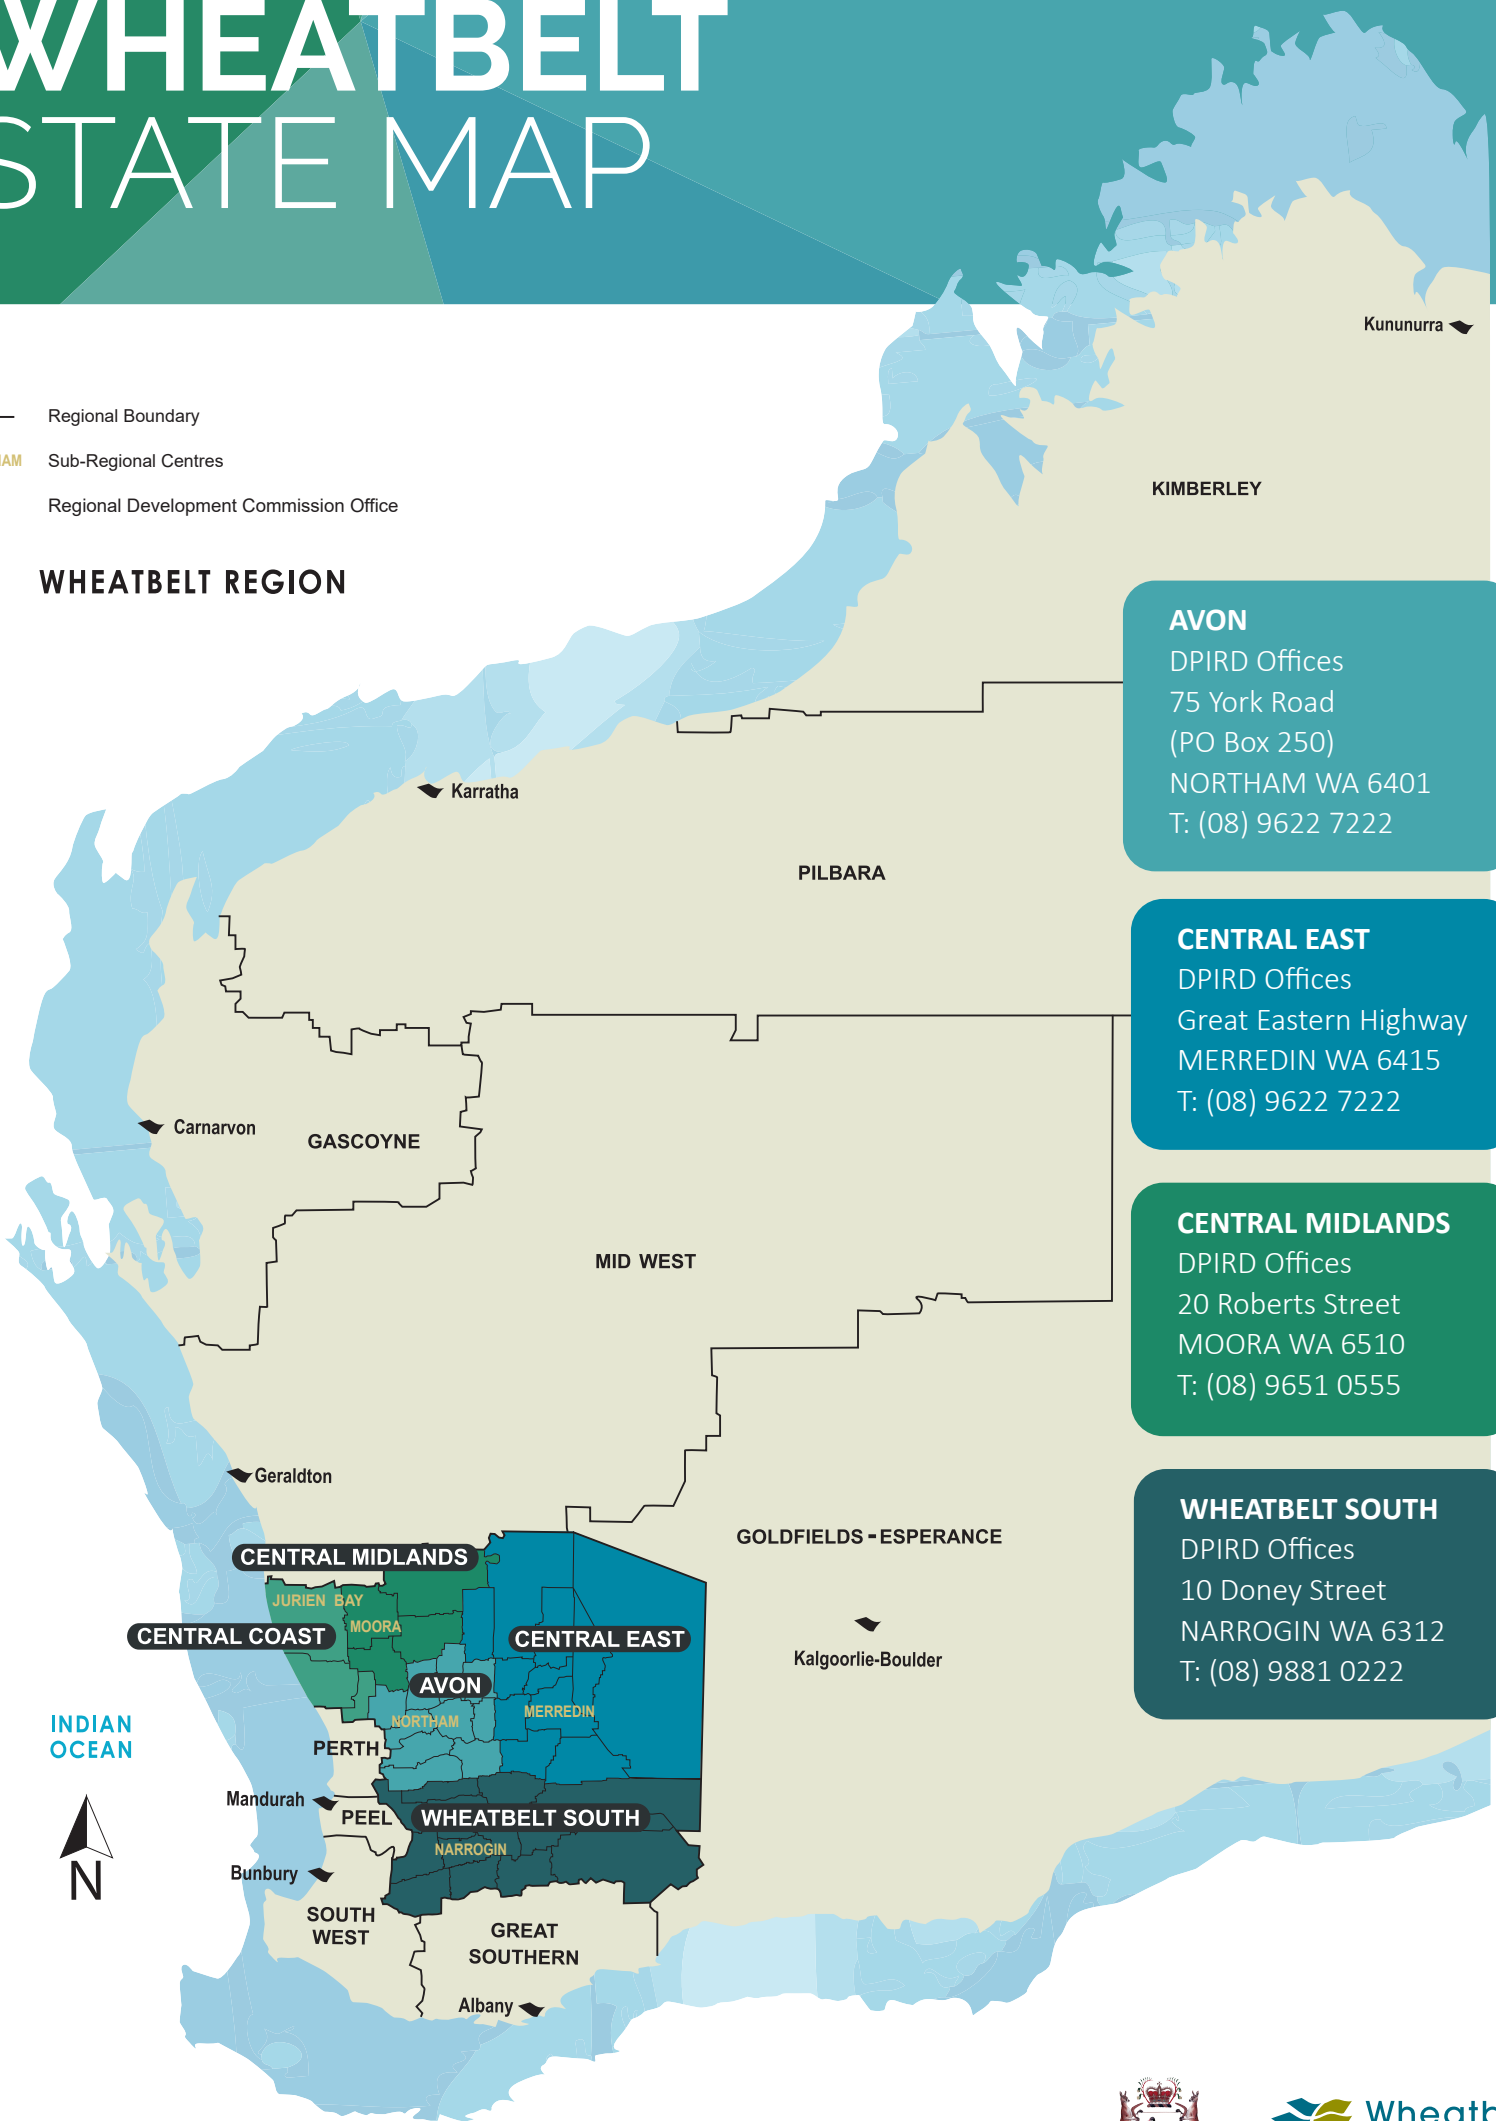

WHEATBELT SUB-REGIONAL MAP

-  Regional Boundary
-  Local Government Boundary
- NORTHAM** Sub-Regional Centres
-  Town or city (only selected towns have been shown on this map for reference purposes)
- TAMMIN** Local Government Authority
- SCALE** 20km 0 20 40 60 80 100km

WHEATBELT STATE MAP

- Regional Boundary
- NORTHAM Sub-Regional Centres
- ▼ Regional Development Commission Office

WHEATBELT REGION

AVON
 DPIRD Offices
 75 York Road
 (PO Box 250)
 NORTHAM WA 6401
 T: (08) 9622 7222

CENTRAL EAST
 DPIRD Offices
 Great Eastern Highway
 MERREDIN WA 6415
 T: (08) 9622 7222

CENTRAL MIDLANDS
 DPIRD Offices
 20 Roberts Street
 MOORA WA 6510
 T: (08) 9651 0555

WHEATBELT SOUTH
 DPIRD Offices
 10 Doney Street
 NARROGIN WA 6312
 T: (08) 9881 0222

INDIAN OCEAN