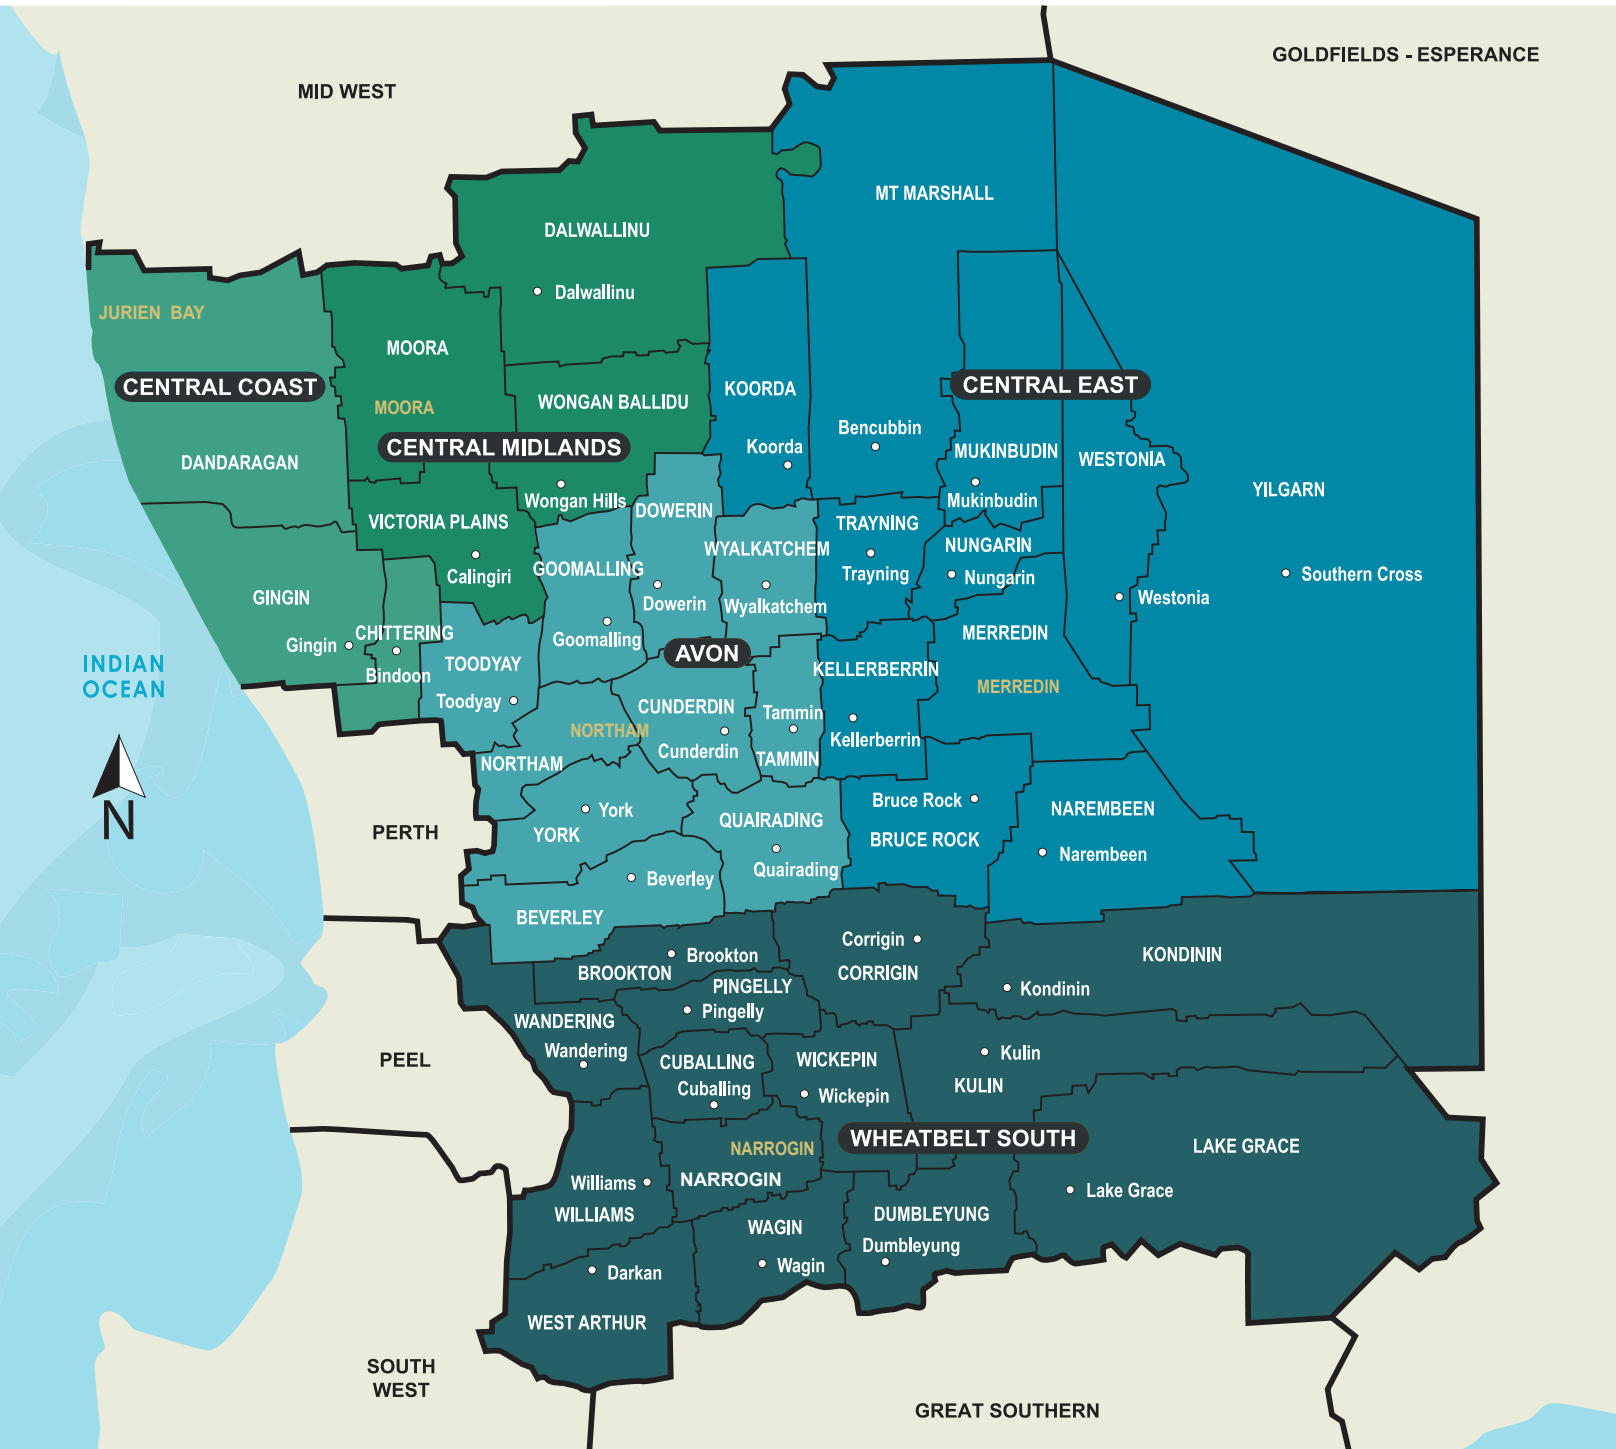

WHEATBELT SUB-REGIONAL MAP

-  Regional Boundary
-  Local Government Boundary
- NORTHAM** Sub-Regional Centres
-  Town or city (only selected towns have been shown on this map for reference purposes)
- TAMMIN** Local Government Authority
- SCALE** 20km 0 20 40 60 80 100km

WHEATBELT STATE MAP

- Regional Boundary
- NORTHAM Sub-Regional Centres
- ▼ Regional Development Commission Office

WHEATBELT REGION

AVON
 DPIRD Offices
 75 York Road
 (PO Box 250)
 NORTHAM WA 6401
 T: (08) 9622 7222

INDIAN OCEAN